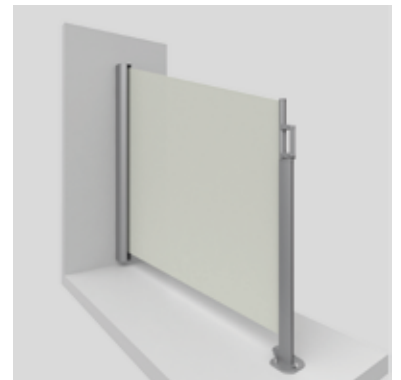

SIDE WALL AWNINGS

SIDELINE

AS PRIVATE
AS YOU WANT

SIDELINE

With patented rolling brake system
for safe and controlled retraction.

ADVANTAGES

TO PROTECT AGAINST SUNRAYS ENTERING FROM THE SIDE – AND KEEP OUT PRYING EYES
With the SIDELINE vertical or side wall awning from **WOUNDWO**, treat yourself to a side-mounted privacy screen, windbreak and anti-glare protection for patios, balconies and the gastronomy sector. SIDELINE can be ideally combined with a jointed-arm awning, conservatory awning or pergola awning from **WOUNDWO**.
Choose from vividly coloured, more subtle and subdued, opaque or transparent fabrics in our collection.

FAST, EASY OPERATION

The system is extended manually by pulling down the ergonomically shaped pull handle, which is clipped on the opposite side of the support column. When placed on secure and level surfaces a roller serves as a retraction aid, thereby making the job of extending and retracting the awning much easier.

SAFE AND ROBUST

The SIDELINE can be used as an upright or inclined system – whichever suits your patio. The patented SLOWMOTION rolling braking system enables safe, controlled and smooth retraction of the SIDELINE from all positions, without undue effort. The mechanism also stops the pull handle from impacting heavily against the cassette, ensuring a long lifespan.

SATINE 5500

Excellent heat insulation: up to 90% of solar energy is filtered when applied externally.

- Very good antiglare protection provided by the diagonal satiné weave with simultaneous optimal daylight incidence: up to 96% of light radiation is filtered
- Transparency: clear view of outside
- Resistant to weathering